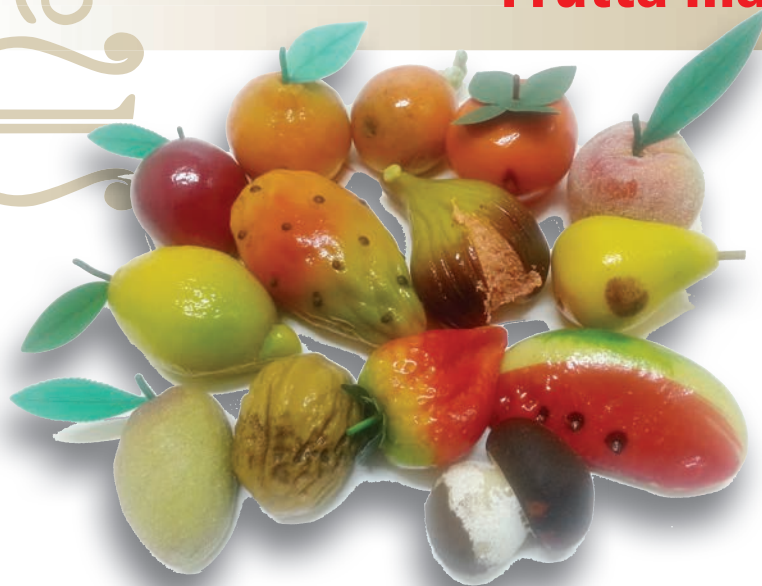

Frutta martorana

Sicilian Martorana fruit

CODICE CODE	CARTONE BOX
PFRTMART	7/8kg